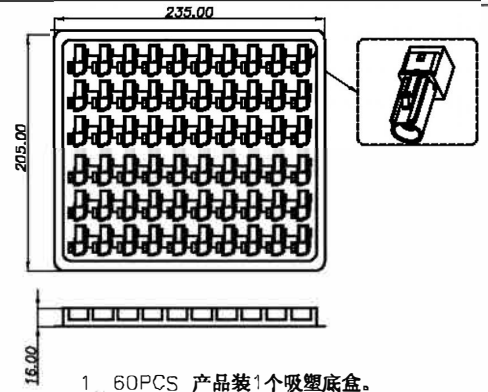

| | |
|-------------|------------------------|
| Model Type: | FAKRA JACK |
| Part No. : | FA096-M01G1HY-A |

PACKING SPEC

1 Big Carton
 =52 Tray/Carton
 =60 PCS/Tray
 =3120 PCS/Carton

26盘产品堆一叠 (1560 PCS产品), 用PE膜缠绕(如图示)。

2叠产品装1箱, 3120PCS/箱。干燥剂 (2包)

Note:

1. Each Carton is to put a pack of defending the tide bead.
2. Tray Dimension =LxWxH =
3. Big Carton Dimension =LxWxH =420x250x275
4. Big Corton Thickness =6 mm
5. Unit:mm
6. N. W=XX Kg G. W=XX Kg